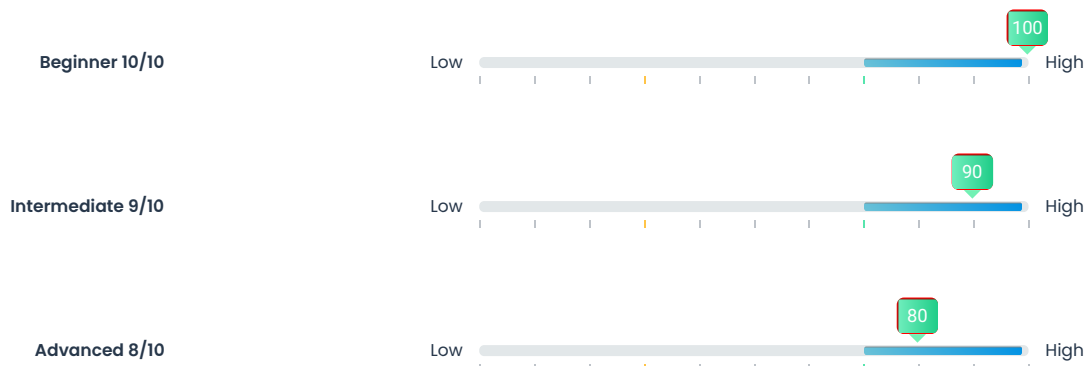

SCORE DETAILS

DIFFICULTY LEVEL SCORES