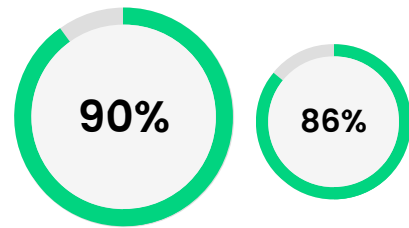

SESSION STARTED: 05/17/2023 06:08 AM
 SESSION COMPLETED: 05/17/2023 06:11 AM

TOTAL SCORE SUMMARY

The large circle represents the average of the scale scores included in this profile. The smaller circle is the percent match against your Star Profile. Review individual scale details to understand strengths and potential areas for improvement.